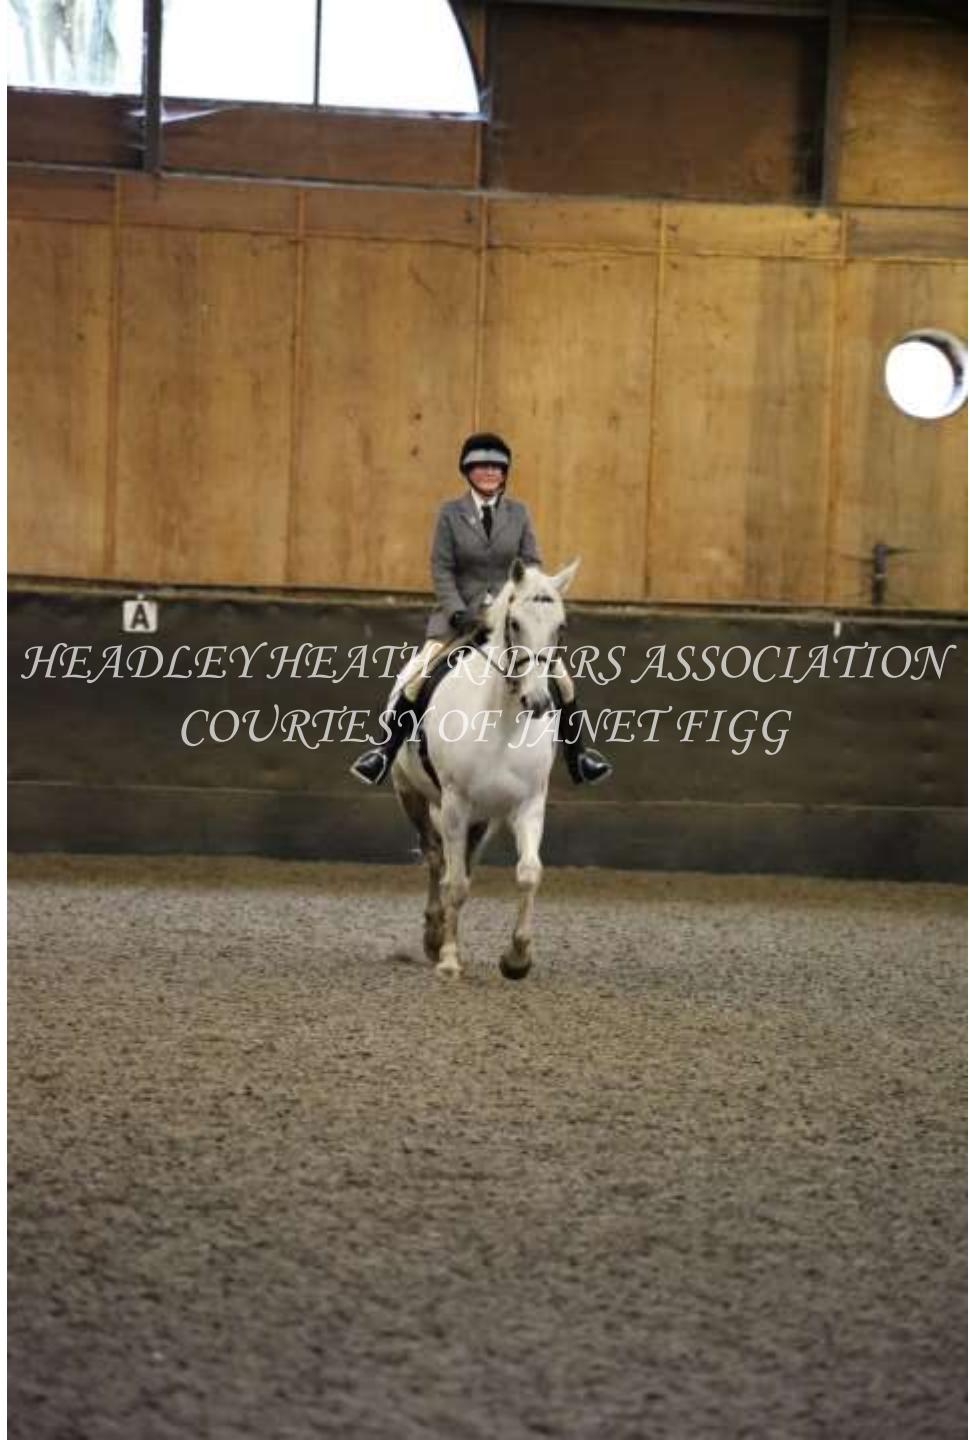

*HEADLEY HEATH RIDERS ASSOCIATION
COURTESY OF JANET FIGG*