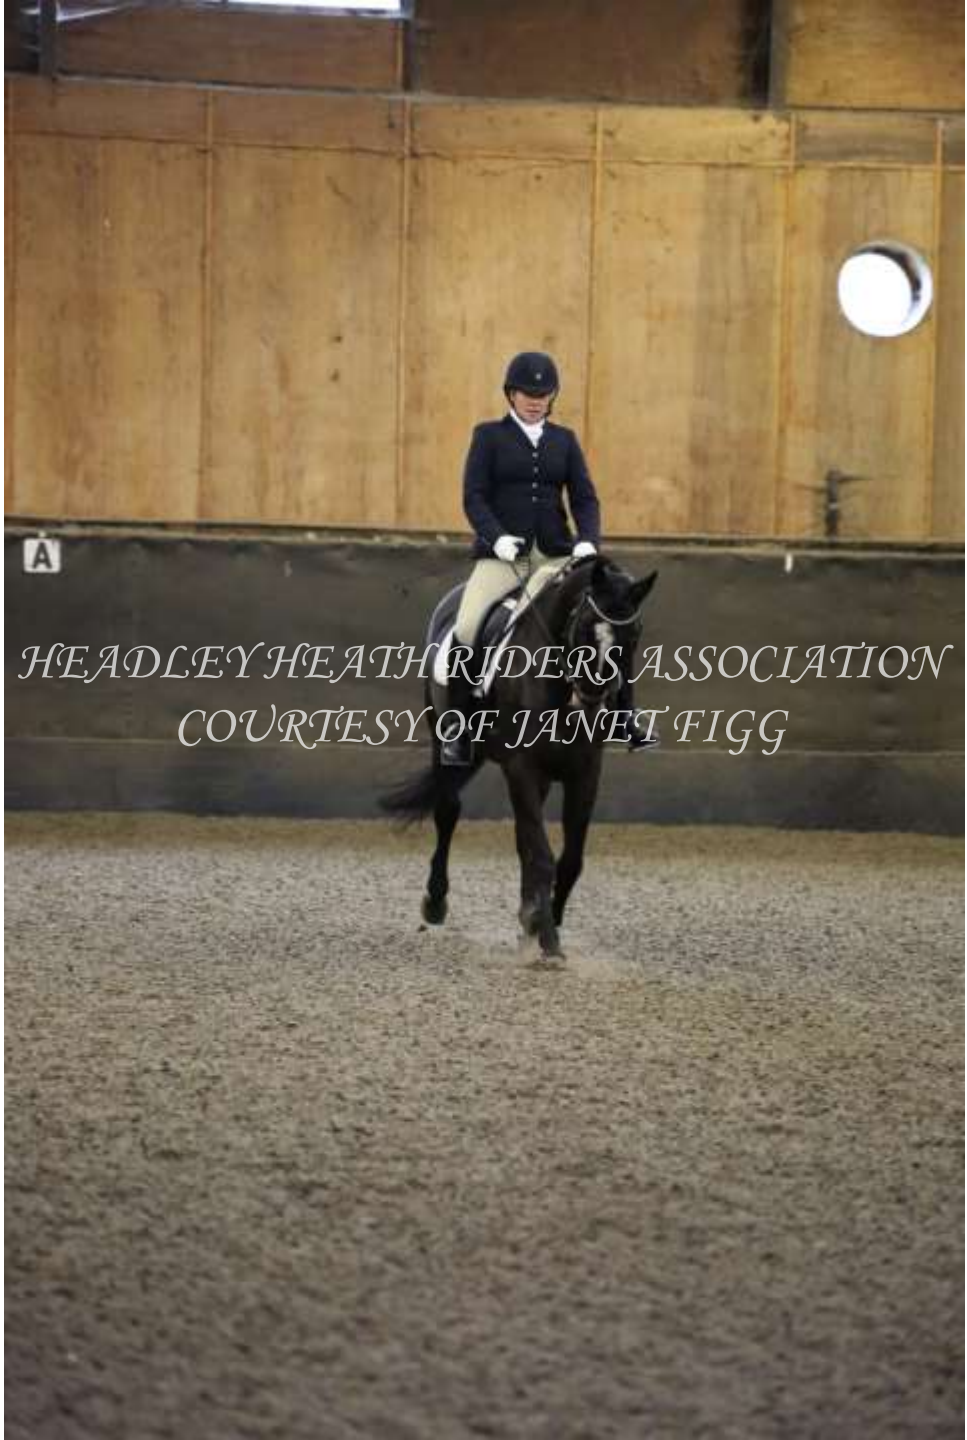

*HEADLEY HEATH RIDERS ASSOCIATION
COURTESY OF JANET FIGG*